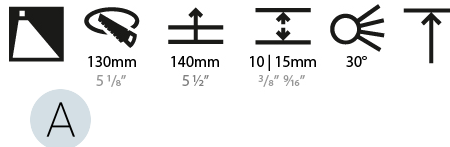

### PHYSICAL

Shape: Round  
 Diameter (mm): 139  
 Diameter (in): 5 1/2  
 Height (mm): 126  
 Height (in): 4 15/16  
 Ceiling Thickness (mm): 10 / 12.5 / 15  
 Ceiling Thickness (in): 3/8 or 1/2 or 9/16  
 Min. Recessing Depth (mm): 140  
 Min. Recessing Depth (in): 5 1/2  
 Light Distribution: Adjustable / Asymmetric  
 Weight (kg): 0.811  
 Weight (lbs): 1.79  
 Fixture Finish: SSR / BKV / CWI / CRY / HAB / UFT / ITA / RUA / FTG / MYG / LOD / PUS / FRO / FUP / KIA / POP / BLS / SPG / MEY / GOH / GUM / CHC / COM / ABZ / JAG / OBR / MOS / ROR  
 Fixture Material: Aluminum Die Cast  
 Cut-out Measurements: 130mm / 5 1/8"

### RATINGS AND CERTIFICATIONS

Certified By: Certified for North American Standards  
 IP rating: IP20

Ø 125mm 4 15/16"

Ø 139mm 5 1/2"